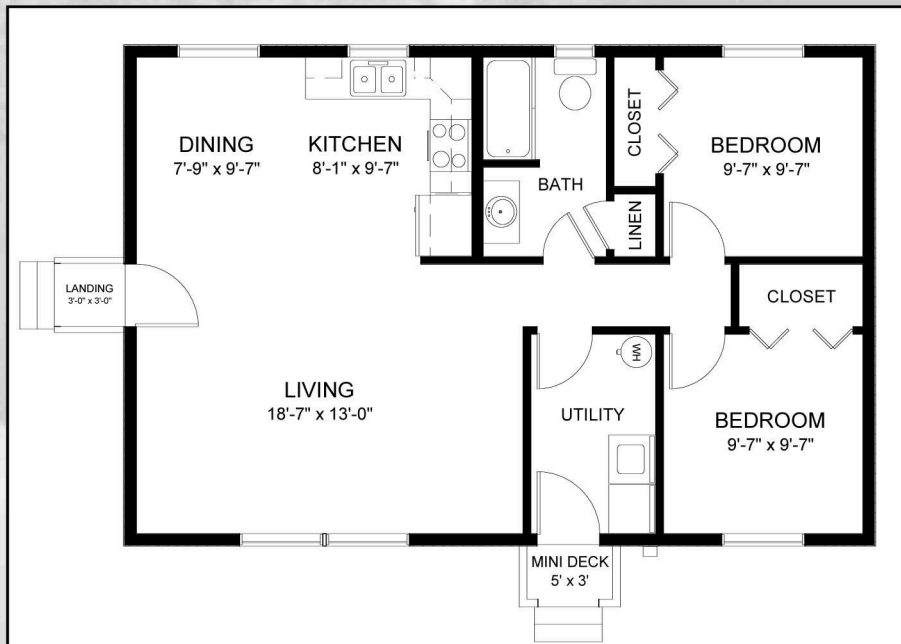

Riverland

Building Company

THE GRAYLING

864 SQ. FT. RANCH

FIRST FLOOR PLAN

2562 EZ BUILT DR. GRAYLING, MI 49738 | PHONE: (989) 348-4440 | FAX: 989-348-4475
EMAIL: SALES@RIVERLANDBUILDING.COM | WWW.RIVERLANDBUILDING.COM

All information contained herein was accurate at the time of publication. We reserve the right to make changes in design, features and options and or discontinue models without notice or obligation. Floor plan dimensions and square footage are approximate. ©2005 on floor plans and elevations.